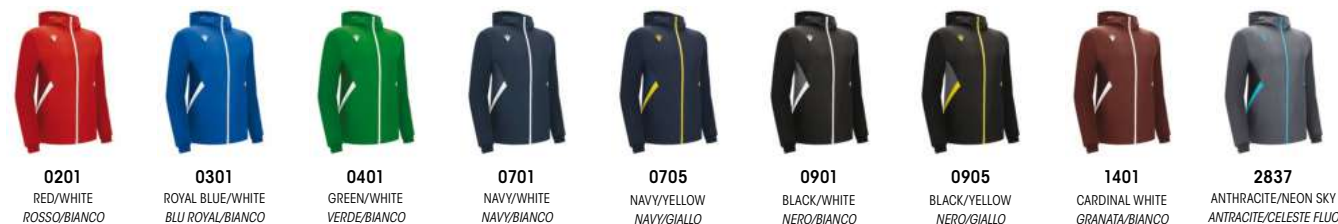

0201

RED/WHITE
ROSSO/BIANCO

0301

ROYAL BLUE/WHITE
BLU ROYAL/BIANCO

0401

GREEN/WHITE
VERDE/BIANCO

0701

NAVY/WHITE
NAVY/BIANCO

0705

NAVY/YELLOW
NAVY/GIALLO

0901

BLACK/WHITE
NERO/BIANCO

0905

BLACK/YELLOW
NERO/GIALLO

1401

CARDINAL WHITE
GRANATA/BIANCO

2837

ANTHRACITE/NEON SKY
ANTRACITE/CELESTE FLUO