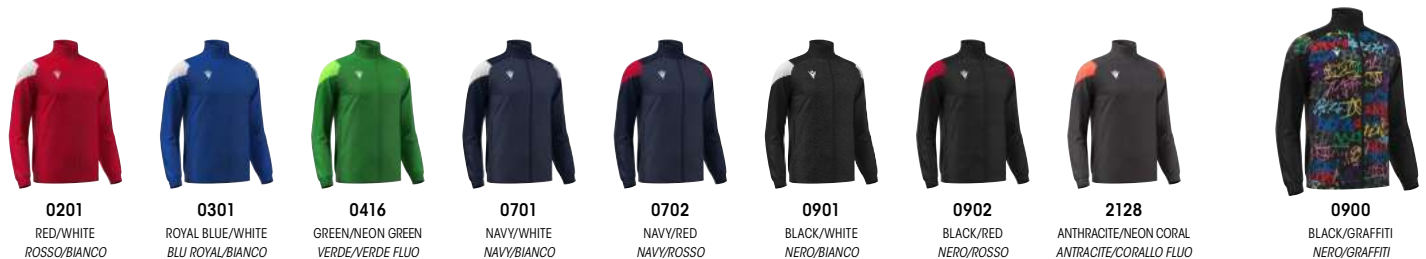

VANIR

NEW

TOTAL LOOK
GLORY

Full length zip top

SR	M	L	XL	XXL	3XL	4XL	5XL	JR	4XS	3XS	XXS	XS	S
	RRP £ 50,30 U-PAY £ 37,75							RRP £ 41,90 U-PAY £ 31,45					

CONFORTEX: 100% POLYESTER

- + Full-length die-cast zip
- + Pockets with die-cast zips
- + Melange texture on the front
- + Knitted rear waistband
- + Cuffs with Lycra trim
- + Full zip pressofusa
- + Tasche con zip pressofusa
- + Texture melange su fronte
- + Fascione retro in maglieria
- + Polsi con bordatura in lycra

2027
AVAILABLE UNTIL
DISPONIBILE FINO AL

8000005

PROMETHEUS

NEW

TOTAL LOOK
GLORY

Microfiber full length zip top

SR	M	L	XL	XXL	3XL	4XL	5XL	JR	4XS	3XS	XXS	XS	S
	RRP £ 74,40 U-PAY £ 55,80							RRP £ 62,00 U-PAY £ 46,50					

MICROFIBER + POLY DIAGONAL + MESH LINING: 100% POLYESTER

- + Full-length die-cast zip
- + Pockets with die-cast zips
- + Melange texture on the front
- + Microfibre front with mesh lining
- + Knitted cuffs, neck and rear waistband
- + Dye-sub graffiti design on front and sleeve insert
- + Full zip pressofusa
- + Tasche con zip pressofusa
- + Texture melange su fronte
- + Fronte in microfibra con fodera in mesh
- + Polsi, collo e fascione retro in maglieria
- + Design graffiti sublimato su fronte e inserto manica

2027
AVAILABLE UNTIL
DISPONIBILE FINO AL

8000007