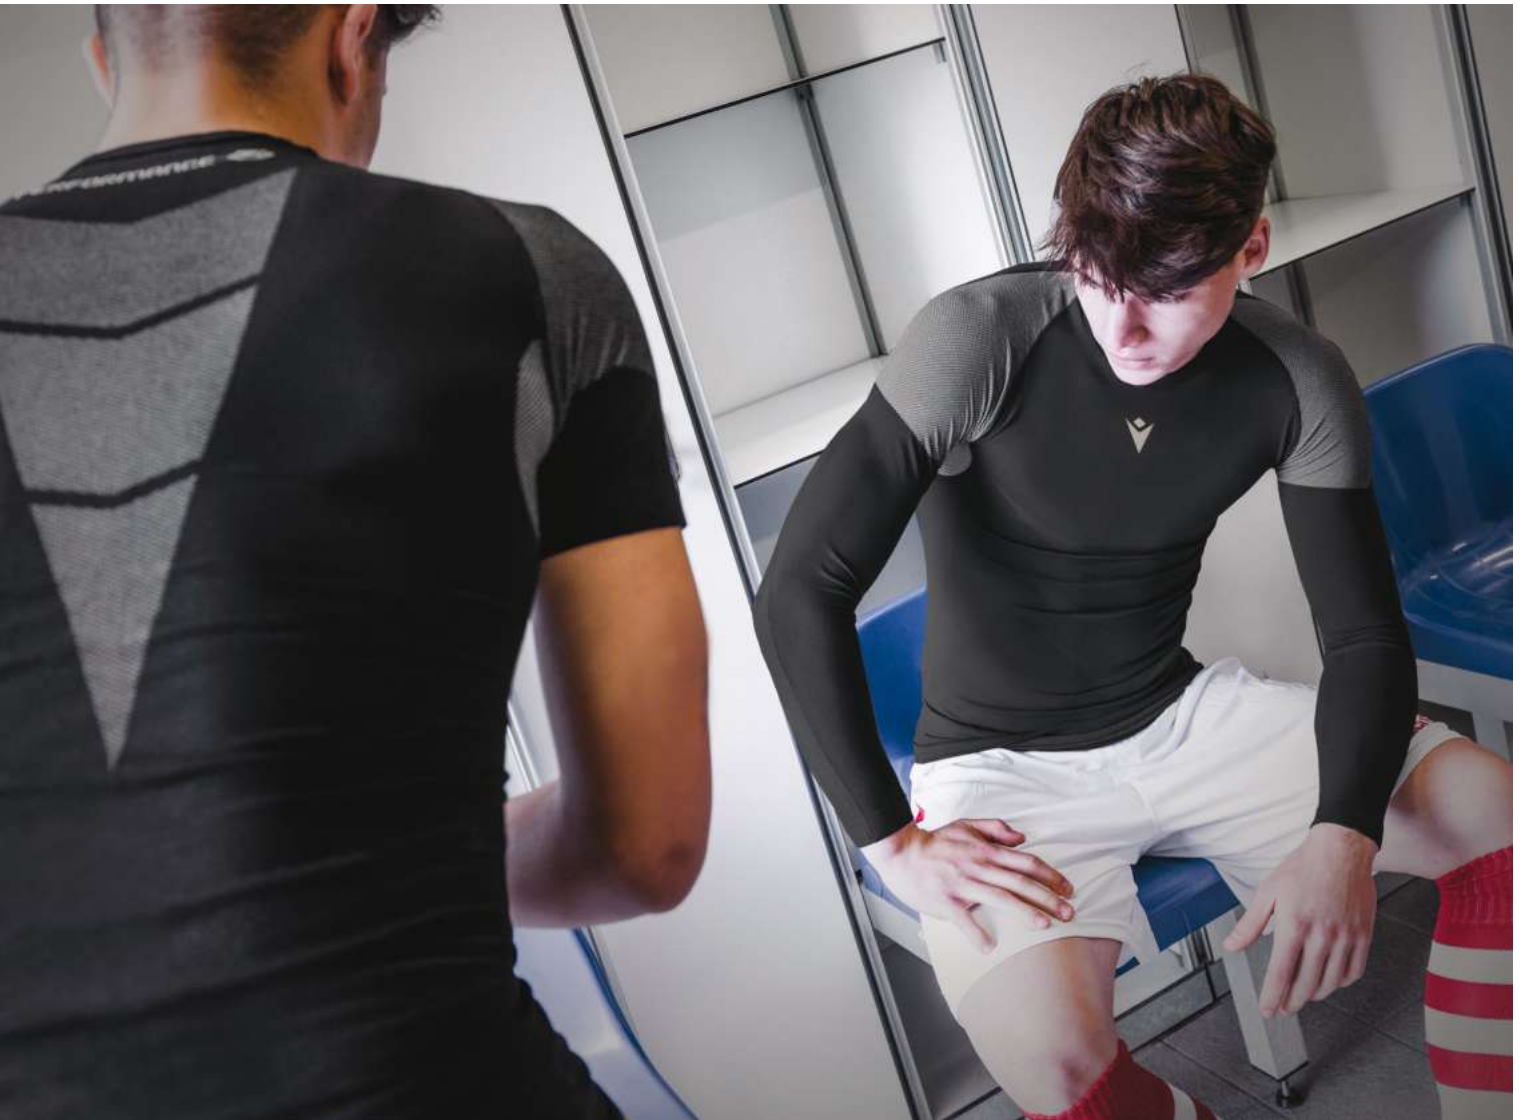

TECHNICAL UNDERWEAR

ACTIVE TRAINING

FREE TIME

JACKETS

ACCESSORIES

TRAINING

REFEREE

FOOTBALL

TOTAL LOOKS