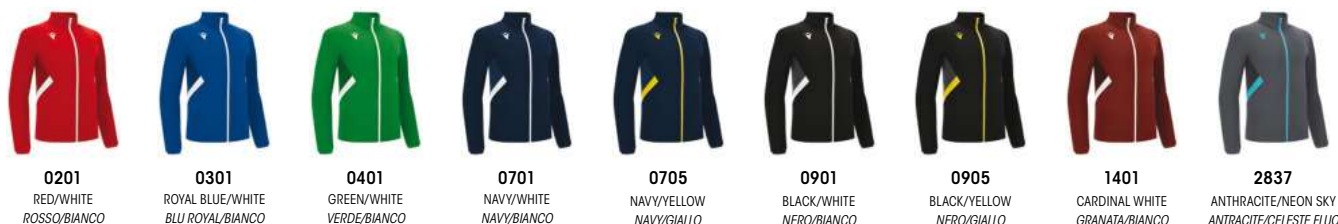

0201

RED/WHITE
ROSSO/BIANCO

0301

ROYAL BLUE/WHITE
BLU ROYAL/BIANCO

0401

GREEN/WHITE
VERDE/BIANCO

0701

NAVY/WHITE
NAVY/BIANCO

0705

NAVY/YELLOW
NAVY/GIALLO

0901

BLACK/WHITE
NERO/BIANCO

0905

BLACK/YELLOW
NERO/GIALLO

1401

CARDINAL WHITE
GRANATA/BIANCO

2837

ANTHRACITE/NEON SKY
ANTRACITE/CELESTE FLUO

TIAMAT

Microfiber hoody full length zip top

TOTAL LOOK
VICTORY

SR	M	L	XL	XXL	3XL	4XL	5XL	JR	4XS	3XS	XXS	XS	S
	RRP £ 74,40 U-PAY £ 55,80							RRP £ 62,00 U-PAY £ 46,50					

MICROFIBER + POLY DIAGONAL : 100% POLYESTER

- + Full-length die-cast zip
- + Knitted cuffs, neck and rear waistband
- + Pockets with die-cast zips
- + Microfibre front with mesh lining
- + Dye-sub texture on the front of the shirt
- + Full zip pressofusa
- + Polsi, collo e fascione retro in maglieria
- + Tasche con zip pressofusa
- + Fronte in microfibra con foderina in mesh
- + Texture su fronte maglia in stampa sublimatica