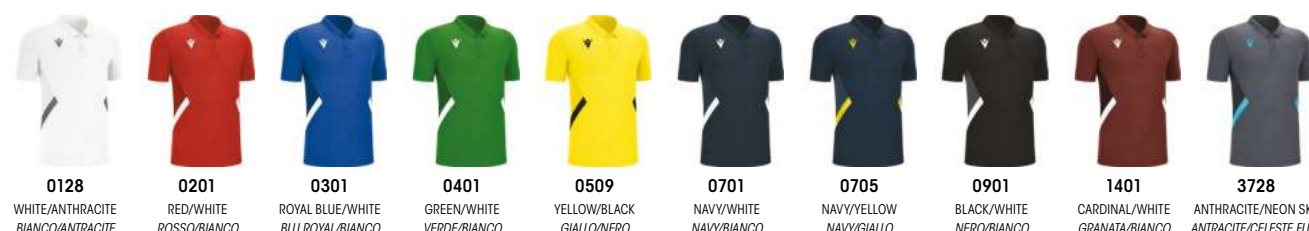

0128 WHITE/ANTHRACITE BIANCO/ANTRACITE	0201 RED/WHITE ROSSO/BIANCO	0301 ROYAL BLUE/WHITE BLU ROYAL/BIANCO	0401 GREEN/WHITE VERDE/BIANCO	0509 YELLOW/BLACK GIALLO/NERO	0701 NAVY/WHITE NAVY/BIANCO	0705 NAVY/YELLOW NAVY/GIALLO	0901 BLACK/WHITE NERO/BIANCO	1401 CARDINAL/WHITE GRANATA/BIANCO	3728 ANTHRACITE/NEON SKY ANTRACITE/CELESTE FLUO

JACKETS

ACCESSORIES