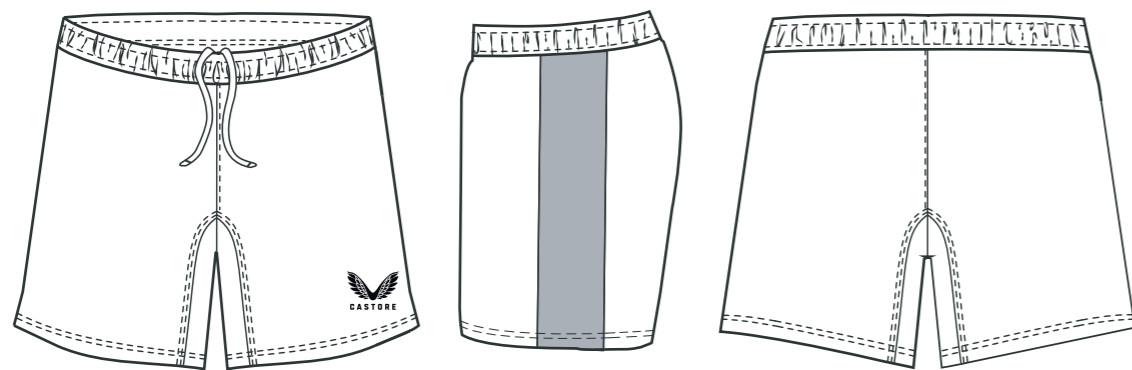

**V-NECK CROSS OVER**  
NRB-05

**SIDE PANELS**

RB2786

**SHORTS SIDE PANELS**

**PRODUCT SPECIFICATION**

Heat sealed Castore logo  
100% polyester  
Internal drawcord  
In-seam length 5"  
Fully elasticated waistband