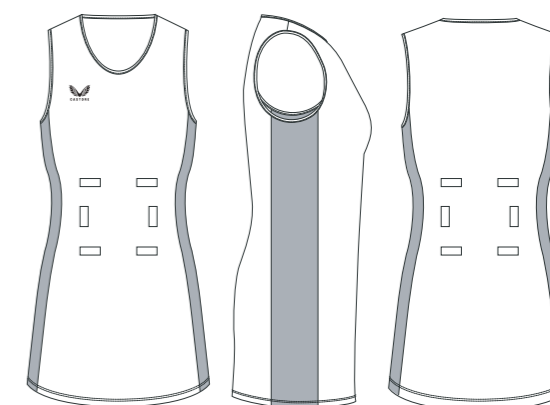

SIDE PANELS

LONG LENGTH - NB2814
SHORT LENGTH - NB2817