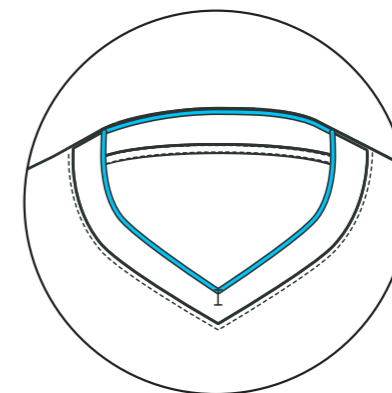

**SIZING**

MENS: XS-7XL / **TM-MENS**  
WOMENS: 6-20 / **TF-WOMENS**  
KIDS: JS-JXL / **TJ-JUNIORS**

**RUGBY NECKLINES**

**CREW NECK**  
NRB-01

**CREW NECK CONTRAST PIPING**  
NRB-02

**V-NECK**  
NRB-03

**V-NECK CONTRAST PIPING**  
NRB-04