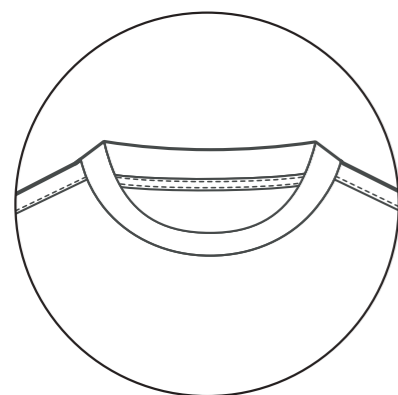

CREW NECK SELF FABRIC
NCKP-03