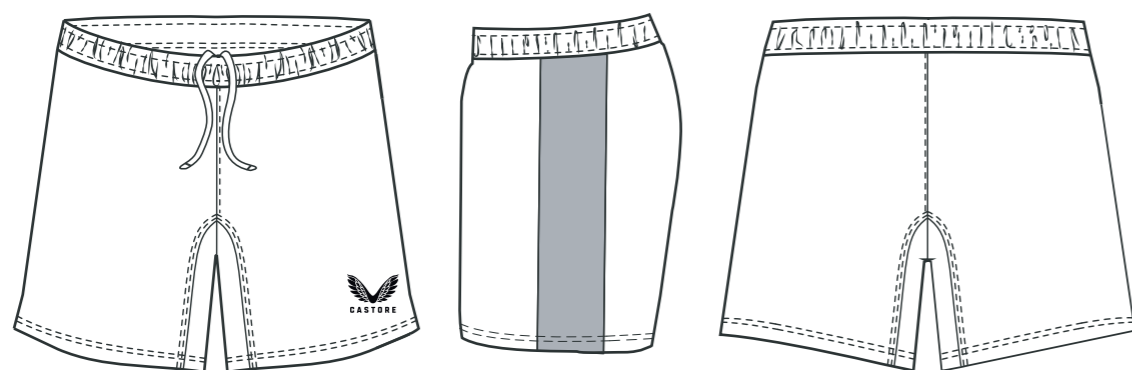

SIDE PANELS

RB2786

SHORTS SIDE PANELS

PRODUCT SPECIFICATION

Heat sealed Castore logo
100% polyester
Internal drawcord
In-seam length 5"
Fully elasticated waistband

SIZING

MENS: XS-7XL / **TM-MENS**
WOMENS: 6-20 / **TF-WOMENS**
KIDS: JS-JXL / **TJ-JUNIORS**