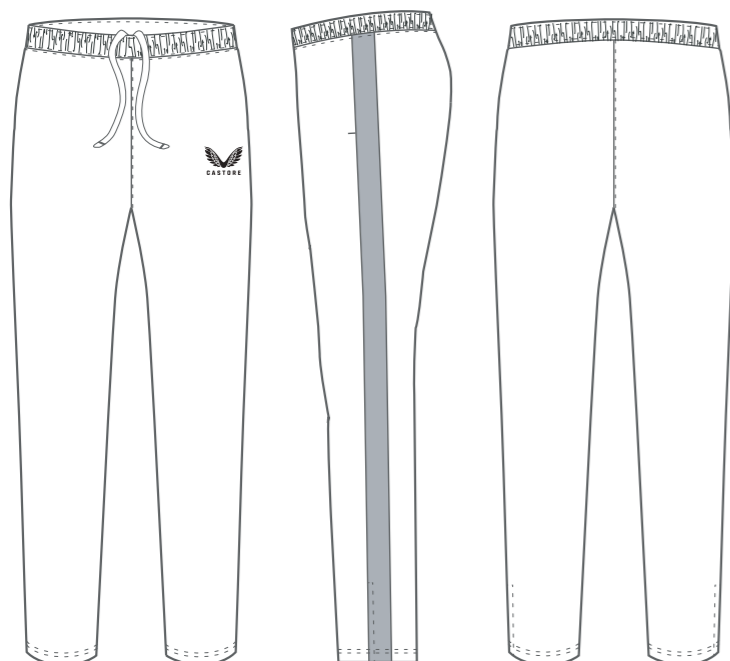

SIDE PANELS
CK2806

TROUSERS SIDE PANELS

PRODUCT SPECIFICATION

- Heat sealed Castore logo
- 100% polyester
- Internal drawcord
- Open side pocket
- Zip side seam opening at hem
- Fully elasticated waistband

SIZING

- MENS: XS-7XL / **TM-MENS**
- WOMENS: 6-20 / **TF-WOMENS**
- KIDS: JS-JXL / **TJ-JUNIORS**