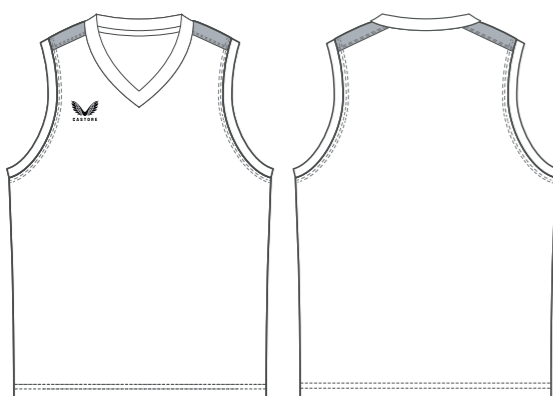

### BASKETBALL NECKLINES

**PLAIN BODY**  
BB3283

**SIDE PANELS**  
BB3284

**V-NECK SELF FABRIC**  
NBB-01

**SCOOP NECK SELF FABRIC**  
NBB-02

**SHOULDER PANELS**  
BB3285