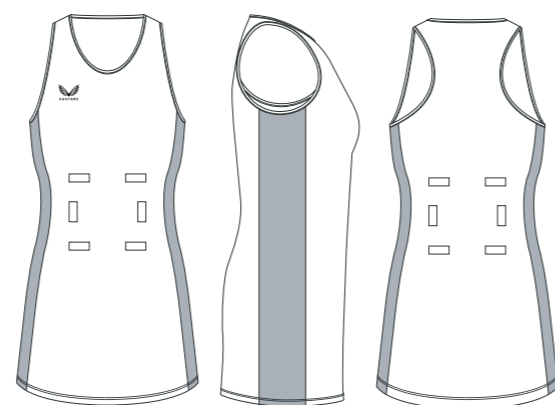

**SIZING**

- MENS: XS-7XL / **TM-MENS**
- WOMENS: 6-20 / **TF-WOMENS**
- KIDS: JS-JXL / **TJ-JUNIORS**

CASTORE

**MTO**  
**NETBALL**

**STANDARD**

LONG LENGTH - NB2807  
SHORT LENGTH - NB2810

**SIDE PANELS**