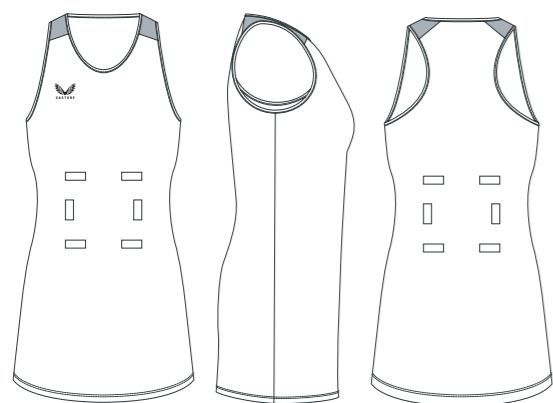

SHOULDER PANELS

LONG LENGTH - NB2809
SHORT LENGTH - NB2812

DRESS RACER BACK

PRODUCT SPECIFICATION

Heat sealed Castore logo
100% polyester
Velcro attached Bib
Bound neck and armhole finish

SIZING

WOMENS: 6-20 / **TF-WOMENS**
KIDS: JS-JXL / **TJ-JUNIORS**

DRESS STANDARD BACK

PRODUCT SPECIFICATION

Heat sealed Castore logo
100% polyester
Velcro attached Bib
Bound neck and armhole finish