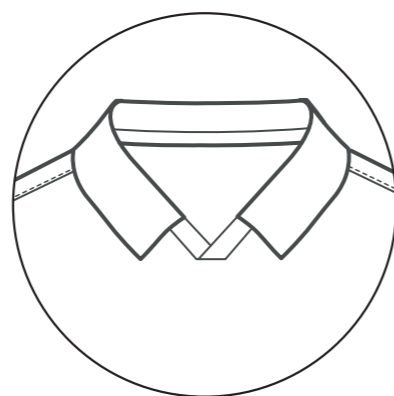

FOLD-OVER POLO CROSS OVER SELF FABRIC
NCKP-02