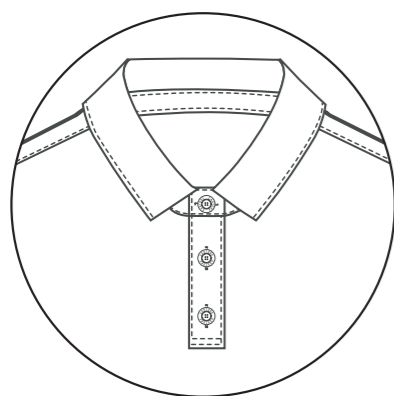

CRICKET POLO NECKLINES
SELF FABRIC

FOLD-OVER BUTTON POLO SELF FABRIC
NCKP-01