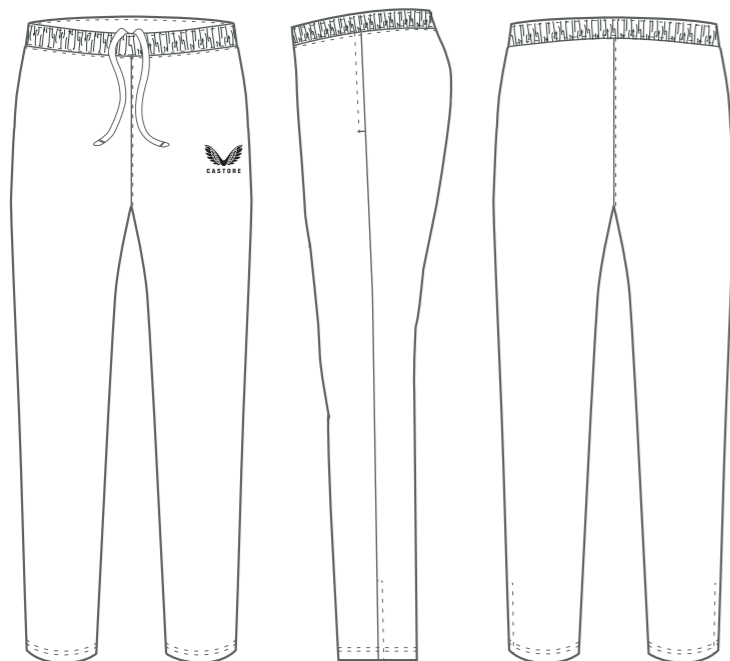

BREATHABLE EASY WASH CARE LIGHTWEIGHT QUICK DRY

**CRICKET SWEATSHIRTS NECKLINES**  
SELF FABRIC

**V-NECK SELF FABRIC**  
NCKS-01

**V-NECK CROSS OVER SELF FABRIC**  
NCKS-02

**CREW NECK SELF FABRIC**  
NCKS-03

**CREW NECK CROSS OVER SELF FABRIC**  
NCKS-04

**CRICKET SWEATSHIRTS NECKLINES**  
RIBBED

**V-NECK RIBBED**  
NCKS-05

**V-NECK CROSS OVER RIBBED**  
NCKS-06

**CREW NECK RIBBED**  
NCKS-07

**CREW NECK CROSS OVER RIBBED**  
NCKS-08