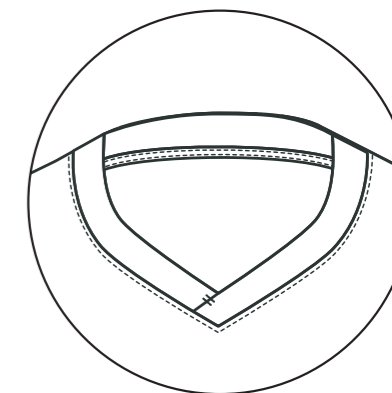

**SIZING**

MENS: XS-7XL / **TM-MENS**  
WOMENS: 6-20 / **TF-WOMENS**  
KIDS: JS-JXL / **TJ-JUNIORS**

**RUGBY NECKLINES**

**CREW NECK**  
NRB-01

**CREW NECK CONTRAST PIPING**  
NRB-02

**V-NECK**  
NRB-03

**V-NECK CONTRAST PIPING**  
NRB-04