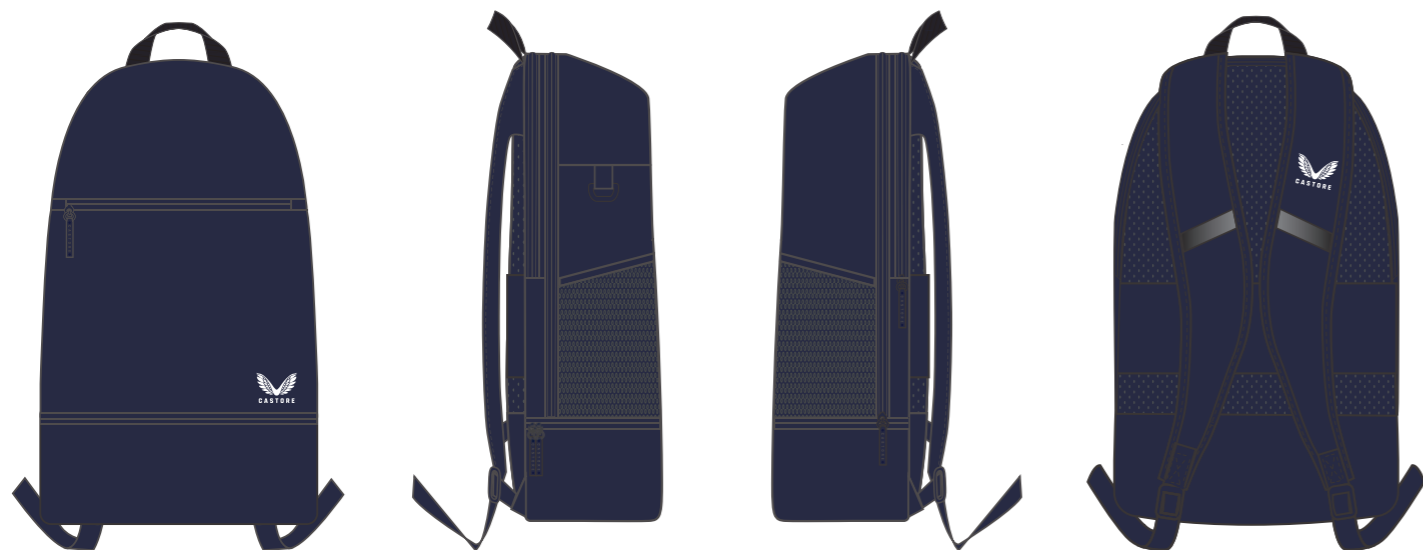

### SLIDER

**PRODUCT SPECIFICATION**

Raised matte Castore logo  
Castore word logo along side

**SIZING**

UK 6 - UK 14 / JCSS21SLD

CAVIAR

PEACOAT

CAVIAR