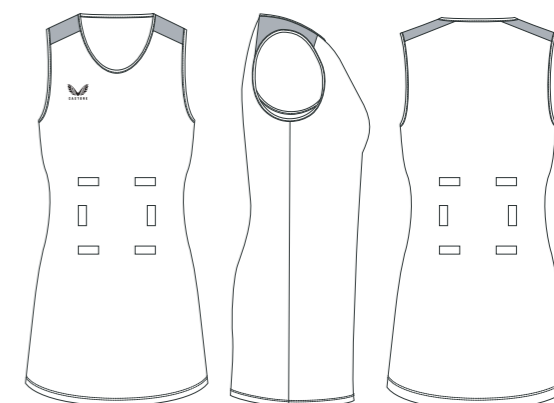

SIZING

WOMENS: 6-20 / **TF-WOMENS**
KIDS: JS-JXL / **TJ-JUNIORS**

SHOULDER PANELS

LONG LENGTH - NB2815
SHORT LENGTH - NB2818