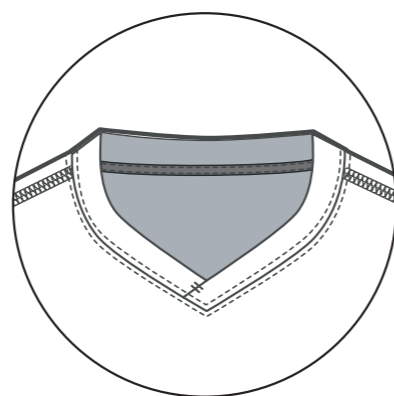

V-NECK CROSS OVER
NRJ-02