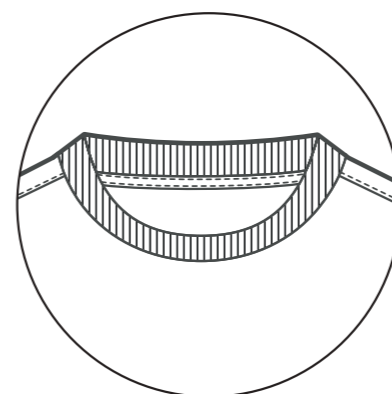

FOOTBALL NECKLINES
RIBBED

CREW NECK RIBBED
NFB-05