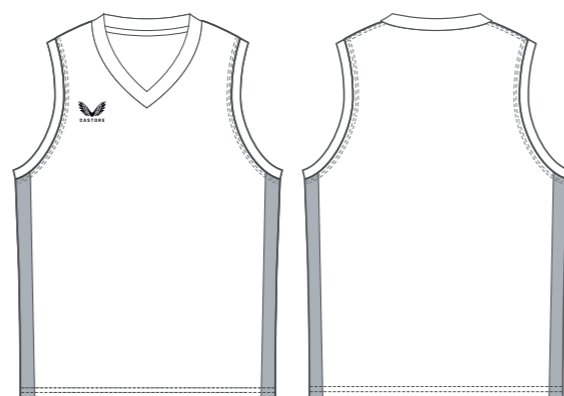

### BASKETBALL NECKLINES

**PLAIN BODY**  
BB3283

**SIDE PANELS**  
BB3284

**V-NECK SELF FABRIC**  
NBB-01

**SCOOP NECK SELF FABRIC**  
NBB-02

**SHOULDER PANELS**  
BB3285