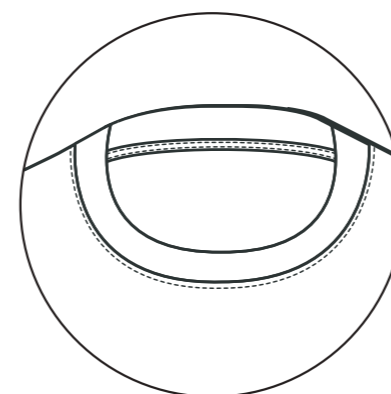

RUGBY NECKLINES

CREW NECK
NRB-01