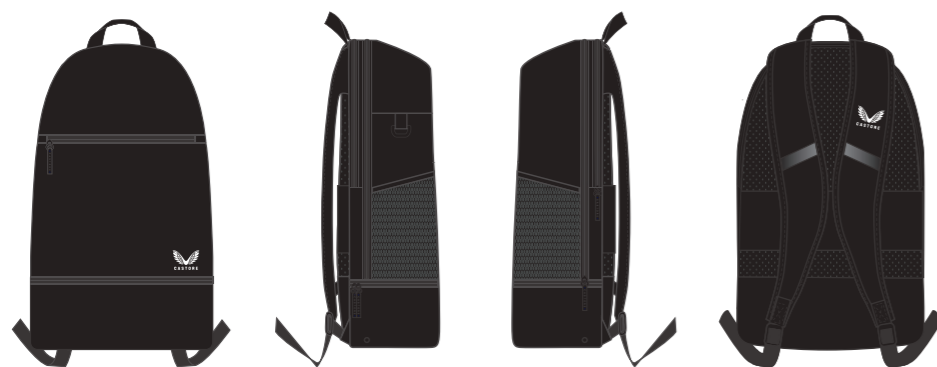

### SLIDER

**PRODUCT SPECIFICATION**

Raised matte Castore logo  
Castore word logo along side

**SIZING**

UK 6 - UK 14 / JCSS21SLD

CAVIAR

PEACOAT

CAVIAR