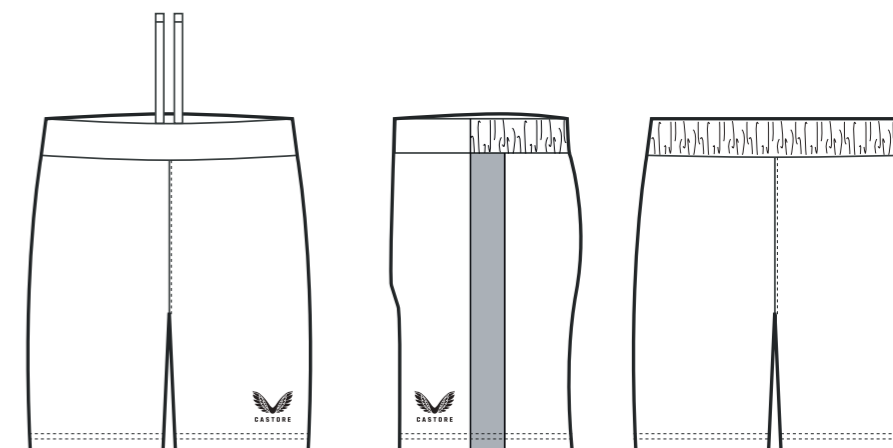

SIZING

MENS: XS-7XL / **TM-MENS**
WOMENS: 6-20 / **TF-WOMENS**
KIDS: JS-JXL / **TJ-JUNIORS**

SIDE PANELS
MS2836