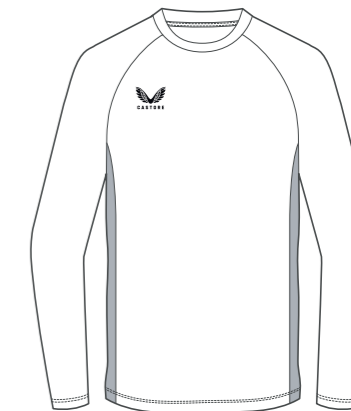

RAGLAN SLEEVE SIDE PANELS
FB2772