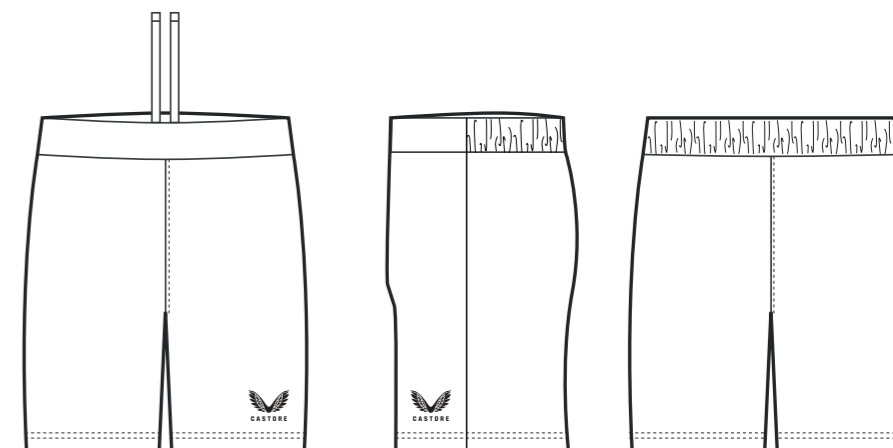

**SIZING**

MENS: XS-7XL / **TM-MENS**  
WOMENS: 6-20 / **TF-WOMENS**  
KIDS: JS-JXL / **TJ-JUNIORS**

**STANDARD**  
MS2835

**SHORTS SIDE PANELS**

**PRODUCT SPECIFICATION**

Heat sealed Castore logo  
100% polyester  
Internal drawcord  
In-seam length 7"  
Elasticated back waistband