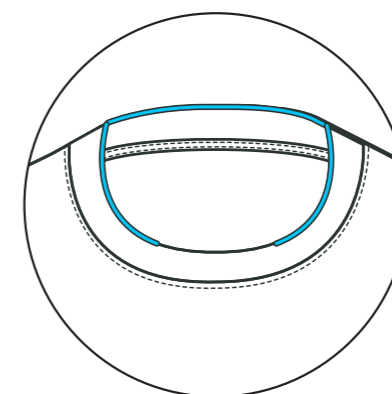

**SIZING**

MENS: XS-7XL / **TM-MENS**  
WOMENS: 6-20 / **TF-WOMENS**  
KIDS: JS-JXL / **TJ-JUNIORS**

**RUGBY NECKLINES**

**CREW NECK**  
NRB-01

**CREW NECK CONTRAST PIPING**  
NRB-02

**V-NECK**  
NRB-03

**V-NECK CONTRAST PIPING**  
NRB-04