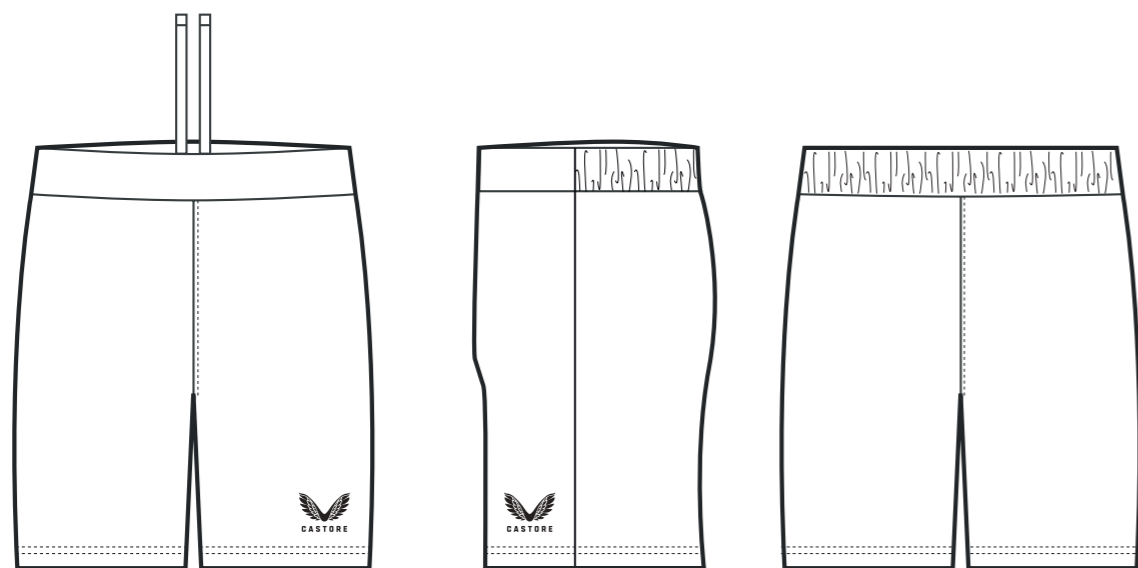

STANDARD
FB2773