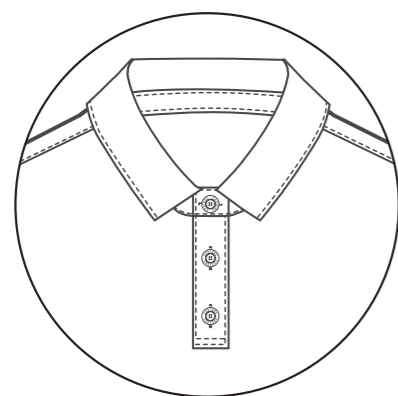

**SIZING**

MENS: XS-7XL / **TM-MENS**  
WOMENS: 6-20 / **TF-WOMENS**  
KIDS: JS-JXL / **TJ-JUNIORS**

**RAGLAN SLEEVE**  
CK2795

**RAGLAN SLEEVE SIDE PANELS**  
CK2796

**CRICKET POLO NECKLINES**  
SELF FABRIC