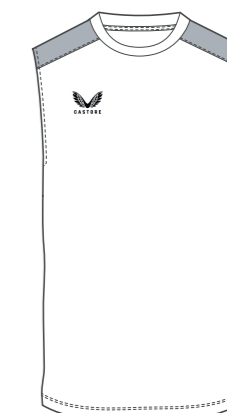

**SINGLET**

**PRODUCT SPECIFICATION**

Heat sealed Castore logo  
100% polyester

**SIZING**

MENS: XS-7XL / **TM-MENS**  
WOMENS: 6-20 / **TF-WOMENS**  
KIDS: JS-JXL / **TJ-JUNIORS**

**SET-IN SLEEVE SIDE PANELS**  
MS2827