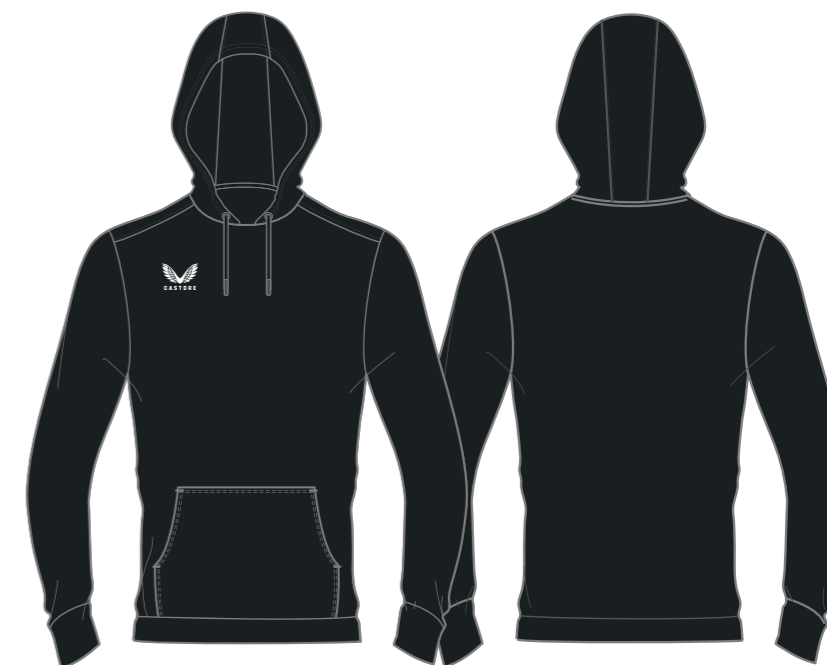

SIZING

MEN'S: XS-7XL / **TM3497**
WOMENS: 6-20 / **TF3497**
JUNIOR: JS-JXL / **TJ3497**

CAVIAR