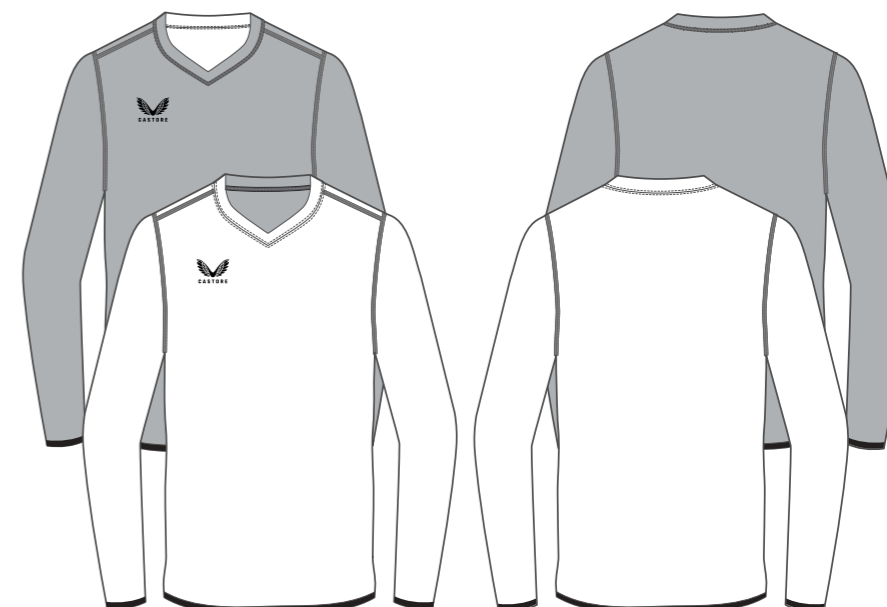

REVERSIBLE LS JERSEY

PRODUCT SPECIFICATION
Heat sealed Castore logo
100% polyester

SIZING
MENS: XS-7XL / **TM-MENS**
WOMENS: 6-20 / **TF-WOMENS**
KIDS: JS-JXL / **TJ-JUNIORS**

SET-IN SLEEVE
MS2980