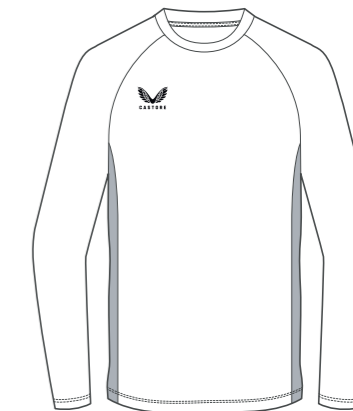

**LS JERSEY**

**PRODUCT SPECIFICATION**

Heat sealed Castore logo  
100% polyester

**SIZING**

MENS: XS-7XL / **TM-MENS**  
WOMENS: 6-20 / **TF-WOMENS**  
KIDS: JS-JXL / **TJ-JUNIORS**

**RAGLAN SLEEVE**  
FB2771