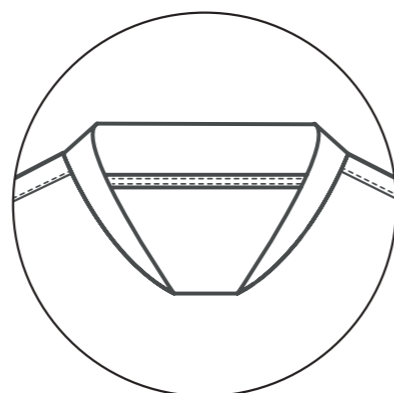

TAPERD COLLAR SELF FABRIC
NFB-04