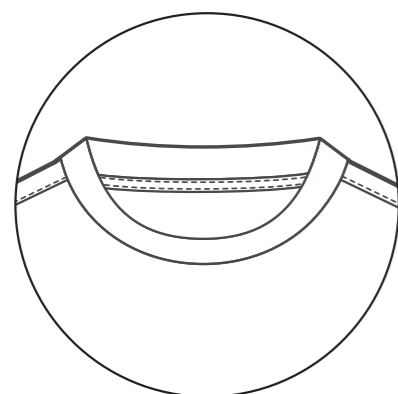

MUTLI-SPORT NECKLINES
SELF FABRIC

CREW NECK SELF FABRIC
NMS-01