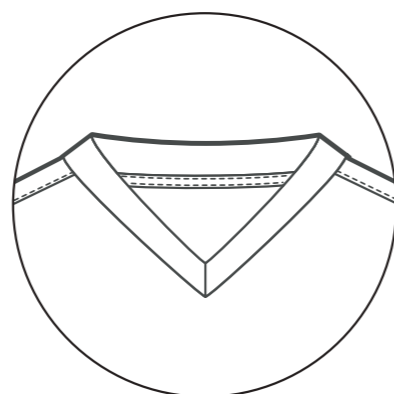

V-NECK SELF FABRIC
NMS-02