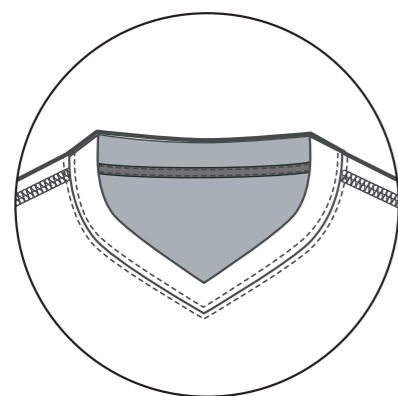

REVERSIBLE JERSEY NECKLINES
SELF FABRIC

V-NECK
NRJ-01