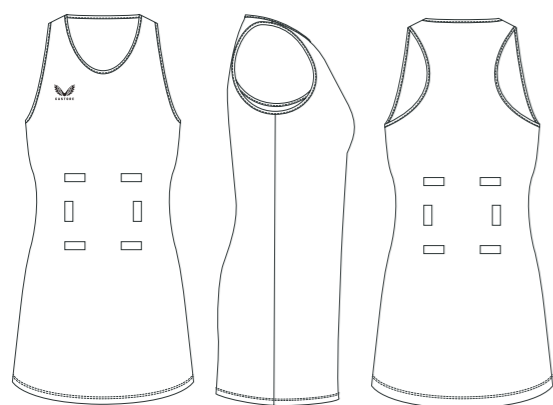

**SIZING**

- MENS: XS-7XL / **TM-MENS**
- WOMENS: 6-20 / **TF-WOMENS**
- KIDS: JS-JXL / **TJ-JUNIORS**

CASTORE

**MTO**  
**NETBALL**

**STANDARD**

LONG LENGTH - NB2807  
SHORT LENGTH - NB2810

**SIDE PANELS**