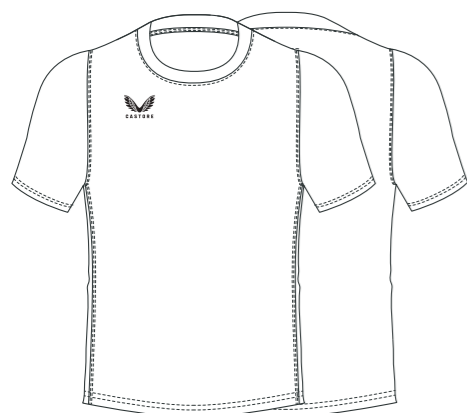

SET-IN SLEEVE
PRO FIT - RB2775
STANDARD FIT - RB2780