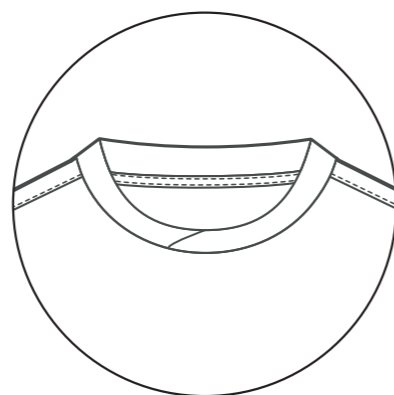

CREW NECK CROSS OVER SELF FABRIC
NCKP-04