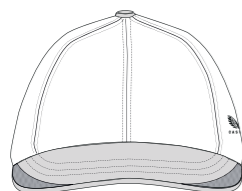

PERFORMANCE CAP

PRODUCT SPECIFICATION

- 5 Panel cap
- Plastic strap snap closure
- Mesh panels on peak
- 100% Polyester
- Emroidered Castore logo to side of cap

SIZING

- ADULT'S: ONE SIZE / TU2446
- JUNIOR: ONE SIZE / TJ2446

WHITE

STOCK BEANIE

PRODUCT SPECIFICATION

- Ribbed exterior
- 100% Polyester
- Fleece lined
- Embroidered Castore logo

SIZING

- ADULT'S: ONE SIZE / TU2411
- JUNIOR: ONE SIZE / TJ2411