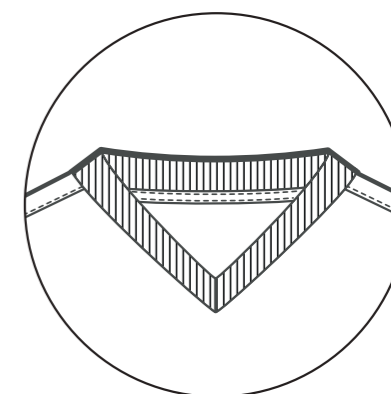

V-NECK RIBBED
NFB-06