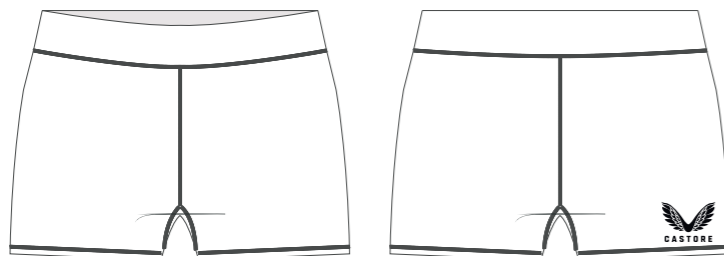

STANDARD
NB2819

SHORTS STANDARD

PRODUCT SPECIFICATION
Heat sealed Castore logo
100% polyester

SIZING
WOMENS: 6-20 / **TF-WOMENS**
KIDS: JS-JXL / **TJ-JUNIORS**