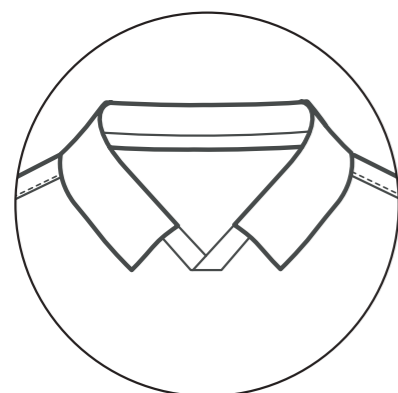

FOLD-OVER POLO SELF FABRIC
NFB-03