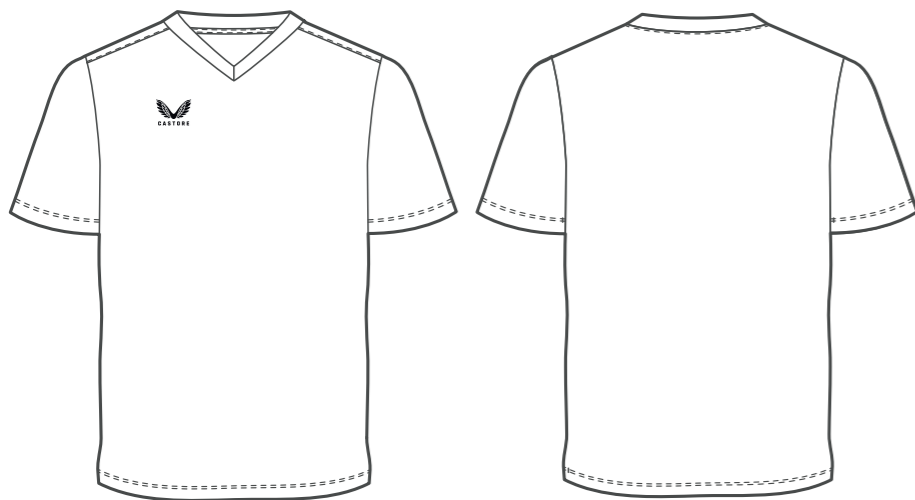

**SIZING**

MENS: XS-7XL / **TM-MENS**  
WOMENS: 6-20 / **TF-WOMENS**  
KIDS: JS-JXL / **TJ-JUNIORS**

CASTORE

MTO  
HOCKEY