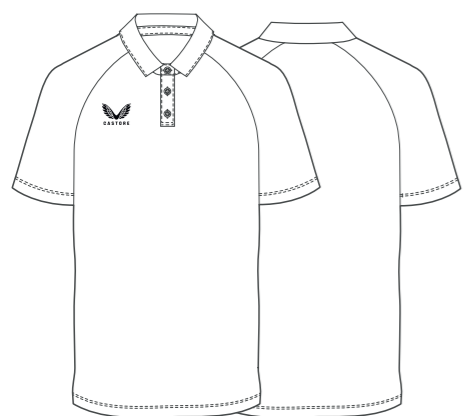

RAGLAN SLEEVE
MS2832