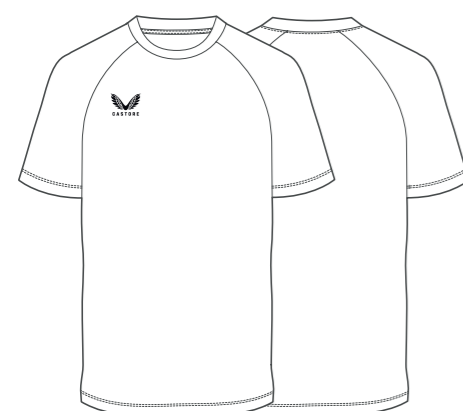

CASTORE

**MTO**  
**FOOTBALL**

**SET-IN SLEEVE**  
FB2763

**SET-IN SLEEVE SIDE PANELS**  
FB2764

**SET-IN SLEEVE SHOULDER PANELS**  
FB2765

**SET-IN SLEEVE**  
FB2768

**SET-IN SLEEVE SIDE PANELS**  
FB2769

**SET-IN SLEEVE SHOULDER PANELS**  
FB2770