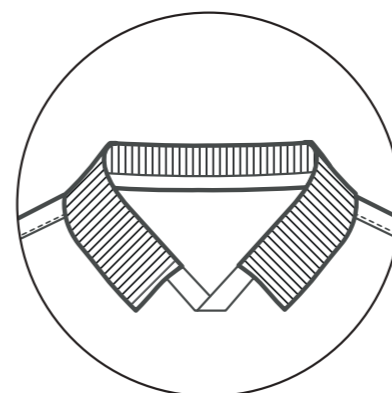

FOLD-OVER POLO RIBBED
NFB-07