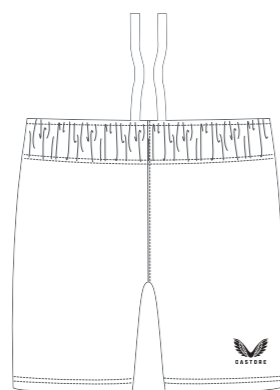

MATCH SHORT

PRODUCT SPECIFICATION

Elasticated waistband with drawcord channel
Heat sealed Castore logo
100% Polyester

SIZING

MEN'S: XS-7XL / **TM2402**
WOMENS: 6-20 / **TF2402**
JUNIOR: JS-JXL / **TJ2402**

WHITE

WOMENS SKORT

PRODUCT SPECIFICATION

Elasticated waistband with flat construction to the front
Built-in-brief attached at waistband
Mesh pockets on inner short
Heat sealed Castore logo
85% Polyester / 15% Spandex

SIZING

WOMENS: 6-20 / **TF2405**
JUNIOR: JS-JXL / **TJ2405**