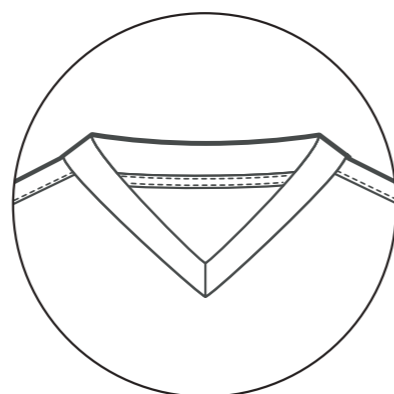

V-NECK SELF FABRIC
NFB-02