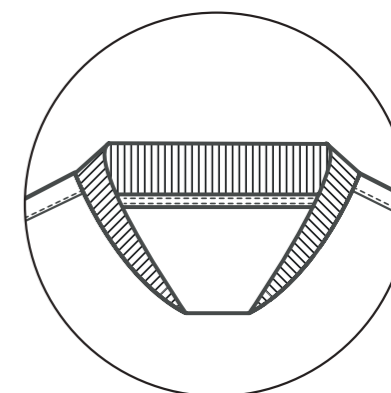

TAPERD COLLAR RIBBED
NFB-08