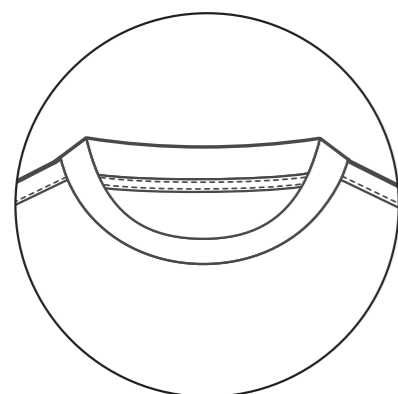

FOOTBALL NECKLINES
SELF FABRIC

CREW NECK SELF FABRIC
NFB-01