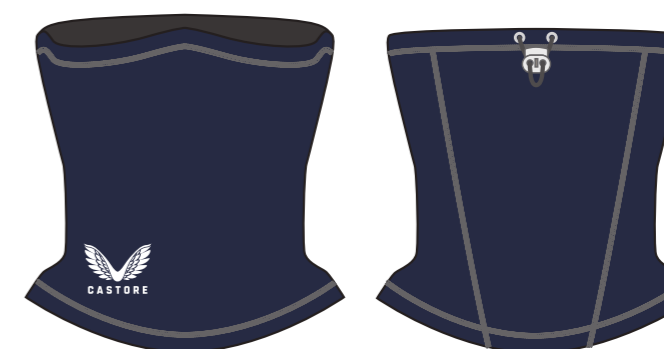

ADULT'S: ONE SIZE / **TU2412**  
 JUNIOR: ONE SIZE / **TJ2412**

CAVIAR

PEACOAT

**PERFORMANCE GLOVE**

**PRODUCT SPECIFICATION**

Touch screen material at thumb and pointer finger  
 Folded cuff band  
 Reflective detail on the outer hand  
 88% Polyester / 12% Elastane  
 Heat sealed Castore logo