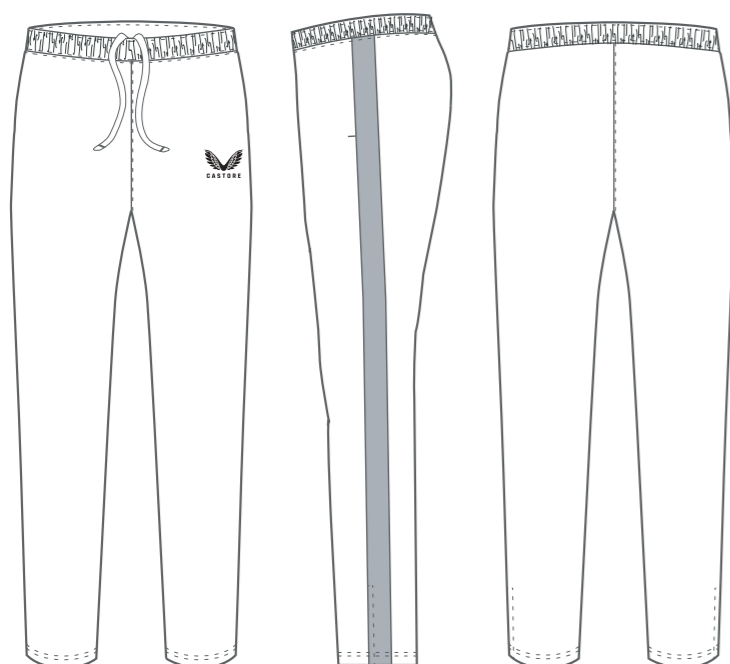

SIDE PANELS
CK2806

TROUSERS SIDE PANELS

PRODUCT SPECIFICATION

- Heat sealed Castore logo
- 100% polyester
- Internal drawcord
- Open side pocket
- Zip side seam opening at hem
- Fully elasticated waistband

SIZING

- MENS: XS-7XL / **TM-MENS**
- WOMENS: 6-20 / **TF-WOMENS**
- KIDS: JS-JXL / **TJ-JUNIORS**