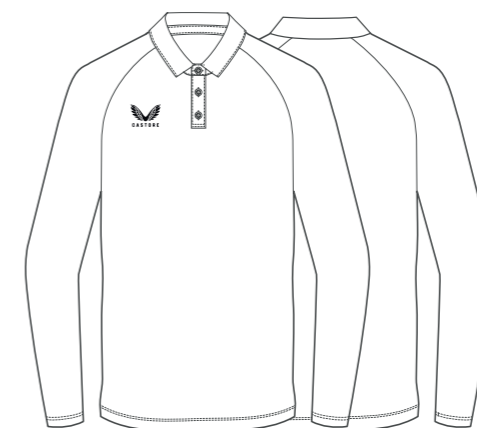

SIZING

MENS: XS-7XL / **TM-MENS**
WOMENS: 6-20 / **TF-WOMENS**
KIDS: JS-JXL / **TJ-JUNIORS**

RAGLAN SLEEVE
CK2795