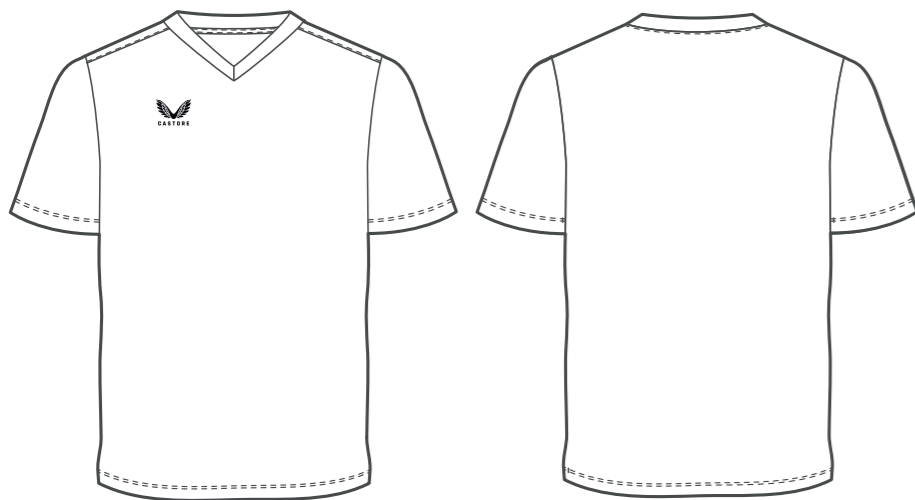

STANDARD
HK4169

GOALKEEPER SMOCK

PRODUCT SPECIFICATION

Heat sealed Castore logo
100% polyester

SIZING

MENS: XS-7XL / **TM-MENS**
WOMENS: 6-20 / **TF-WOMENS**
KIDS: JS-JXL / **TJ-JUNIORS**

BREATHABLE

EASY WASH CARE

LIGHTWEIGHT

QUICK DRY