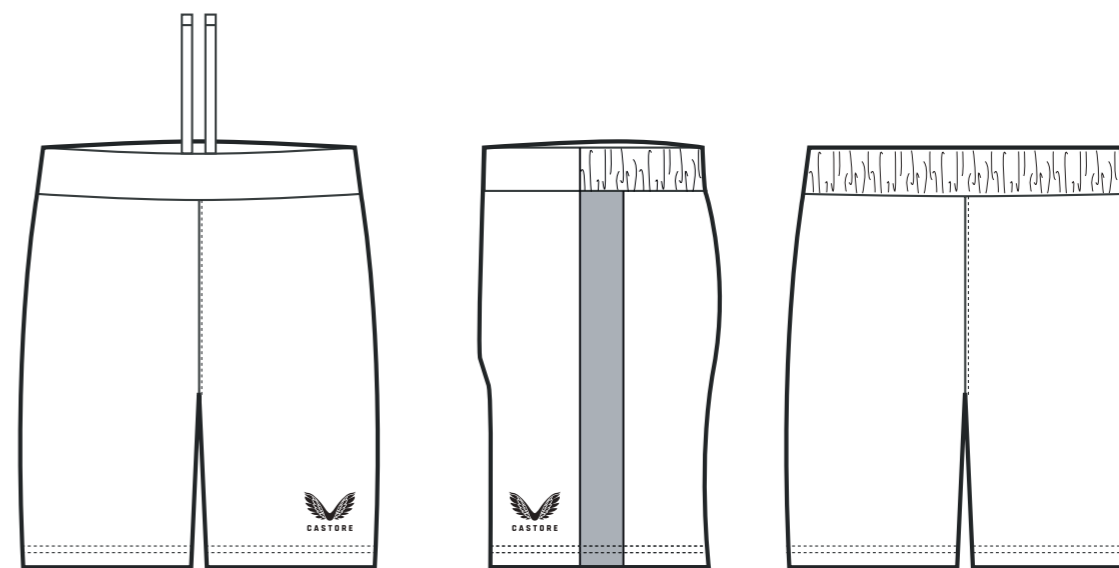

SIDE PANELS
FB2774

SHORTS STANDARD

PRODUCT SPECIFICATION

Heat sealed Castore logo
100% polyester
Internal drawcord
In-seam length 7"
Elasticated back waistband

SIZING

MENS: XS-7XL / **TM-MENS**
WOMENS: 6-20 / **TF-WOMENS**
KIDS: JS-JXL / **TJ-JUNIORS**

SHORTS SIDE PANELS

PRODUCT SPECIFICATION

Heat sealed Castore logo
100% polyester
Internal drawcord
In-seam length 7"
Elasticated back waistband

SIZING

MENS: XS-7XL / **TM-MENS**
WOMENS: 6-20 / **TF-WOMENS**
KIDS: JS-JXL / **TJ-JUNIORS**