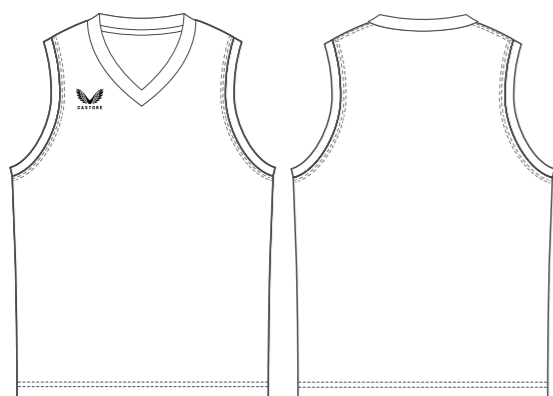

BASKETBALL NECKLINES

PLAIN BODY
BB3283