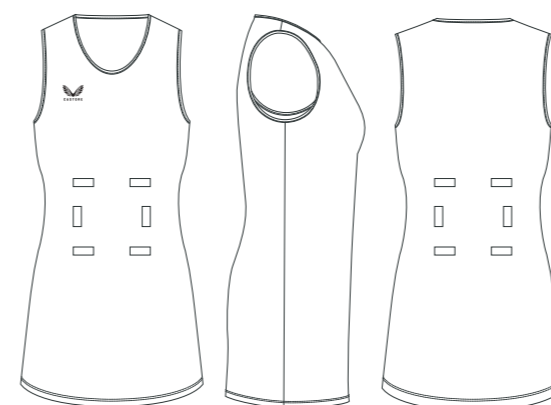

STANDARD

LONG LENGTH - NB2813
SHORT LENGTH - NB2816