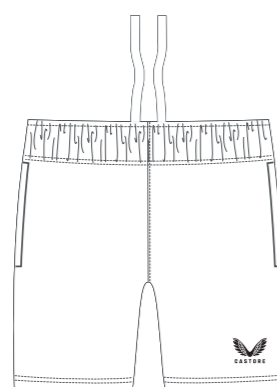

WOVEN TRAINING SHORT

PRODUCT SPECIFICATION

Drawcord at waistband
Welt zip pockets
4cm Side seam split
4 way stretch
Mens 7" Inseam
88% Polyester / 12% Elastane
Heat sealed Castore logo

SIZING

MEN'S: XS-7XL / **TM2403**
WOMENS: 6-20 / **TF2403**
JUNIOR: JS-JXL / **TJ2403**

WHITE

WOVEN TRAINING SHORTS WITH OPEN POCKETS

PRODUCT SPECIFICATION

Drawcord at waistband and open pockets
4cm Side seam split
4 way stretch
Mens 7" Inseam
88% Polyester / 12% Elastane
Heat sealed Castore logo

SIZING

MEN'S: XS-7XL / **TM5407**
WOMENS: 6-20 / **TF5407**
JUNIOR: JS-JXL / **TJ5407**