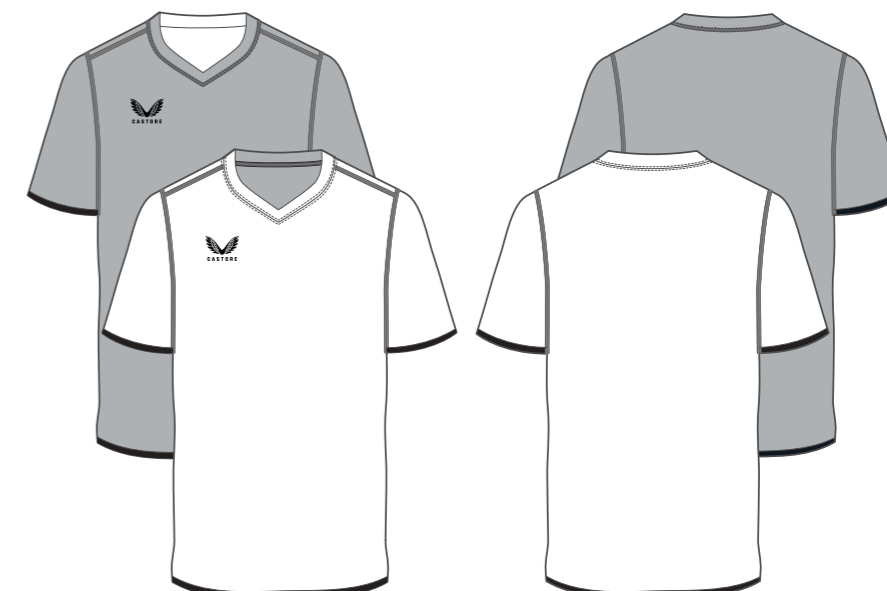

SET-IN SLEEVE
MS2834