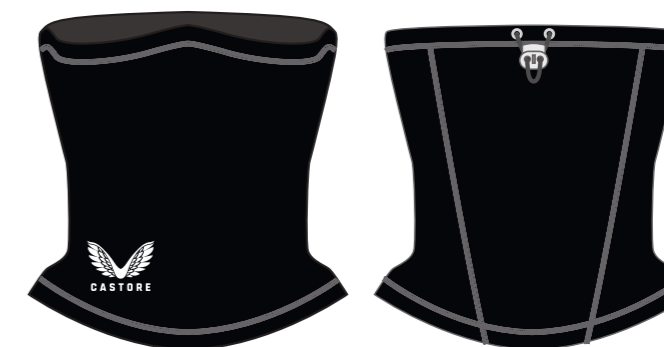

SIZING

ADULT'S: ONE SIZE / **TU2412**
JUNIOR: ONE SIZE / **TJ2412**

CAVIAR