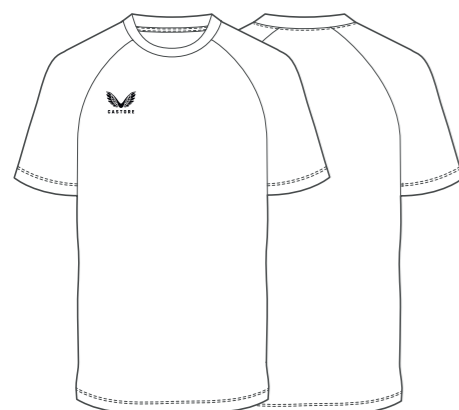

RAGLAN SLEEVE
MS2824