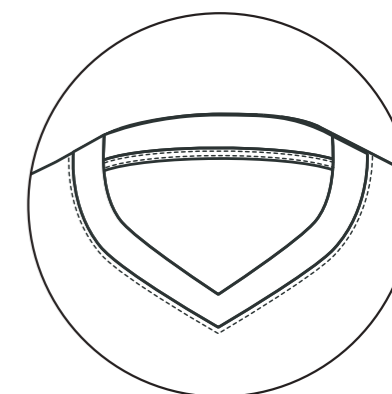

**SIZING**

MENS: XS-7XL / **TM-MENS**  
WOMENS: 6-20 / **TF-WOMENS**  
KIDS: JS-JXL / **TJ-JUNIORS**

**RUGBY NECKLINES**

**CREW NECK**  
NRB-01

**CREW NECK CONTRAST PIPING**  
NRB-02

**V-NECK**  
NRB-03

**V-NECK CONTRAST PIPING**  
NRB-04