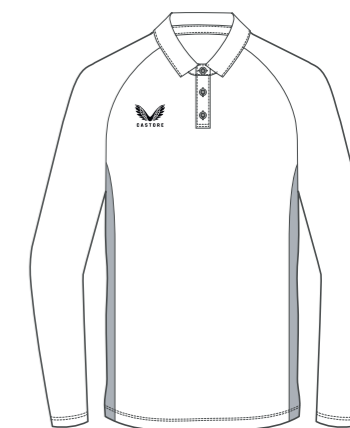

RAGLAN SLEEVE SIDE PANELS
CK2796