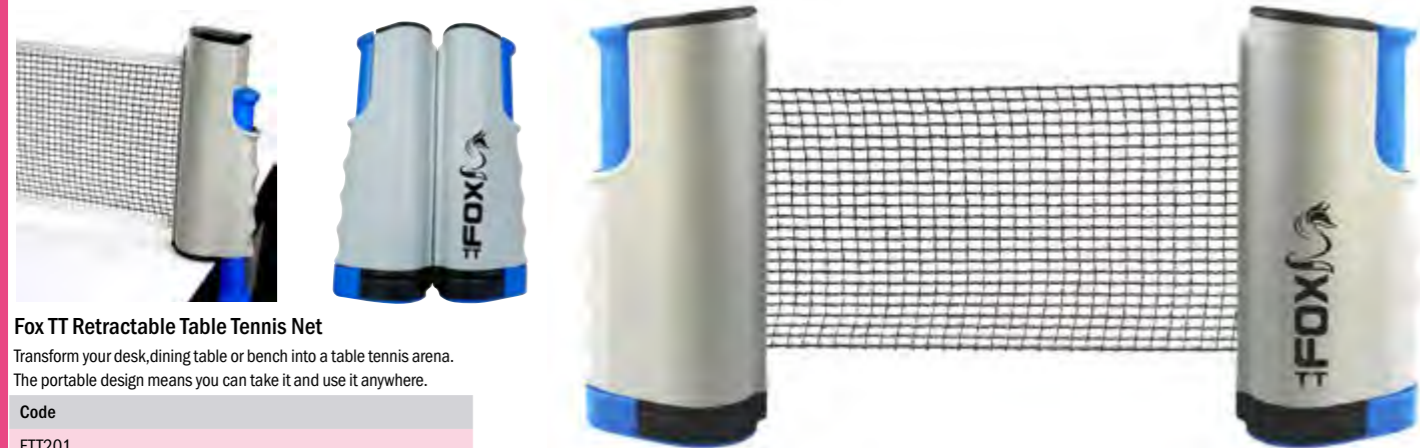

Dunlop Blackstorm TT Bat

Engineered to deliver maximum spin capabilities resulting in a bat that redefines spin play with ITTF approved rubber.

Code
679334N

Dunlop Evolution 1000 TT Bat

The Evolution 1000 bat is designed for the improving player who wishes to take a step up from the beginner level. ITTF approved rubber.

Code
679339N

Dunlop Evolution 2000 TT Bat

The Evolution 2000 bat is designed for the improving player who wishes to take a step up from the beginner level. ITTF approved rubber.

Code
679340N

Dunlop 40+ Fort Tournament TT Balls - Pk3

Ultra-Premium table tennis balls, engineered specifically for tournament match play. ITTF approved.

Code
679346N

Dunlop 40+ Pro Tour TT Balls - Pk3

3 High Specification white table tennis balls, designed for competition play.

Code
679348N

Dunlop TT Bat Cover With Pocket

This bat cover carries one Table Tennis Bat and 4 Balls. The case is manufactured from high quality materials and provides excellent protection for your equipment.

Code
679354N

Fox TT Retractable Table Tennis Net

Transform your desk, dining table or bench into a table tennis arena. The portable design means you can take it and use it anywhere.

Code
FTT201