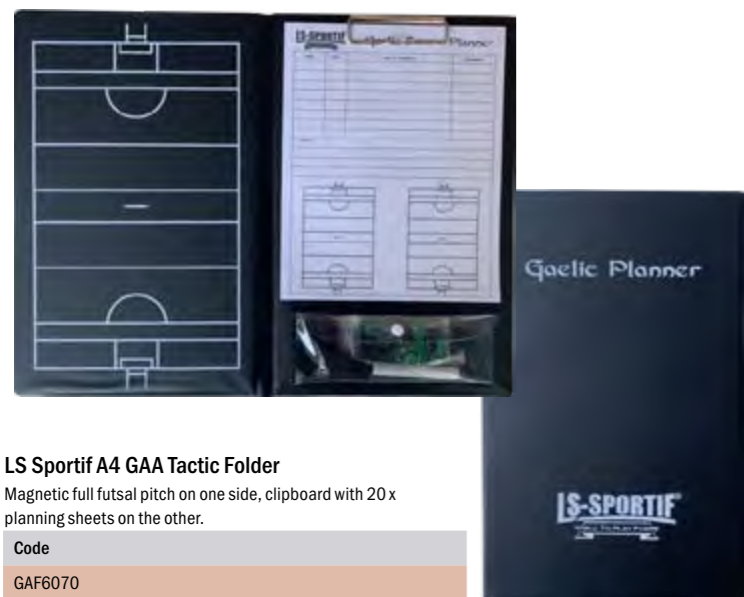

LS Sportif A4 GAA Tactic Folder

Magnetic full futsal pitch on one side, clipboard with 20 x planning sheets on the other.

Code
GAF6070