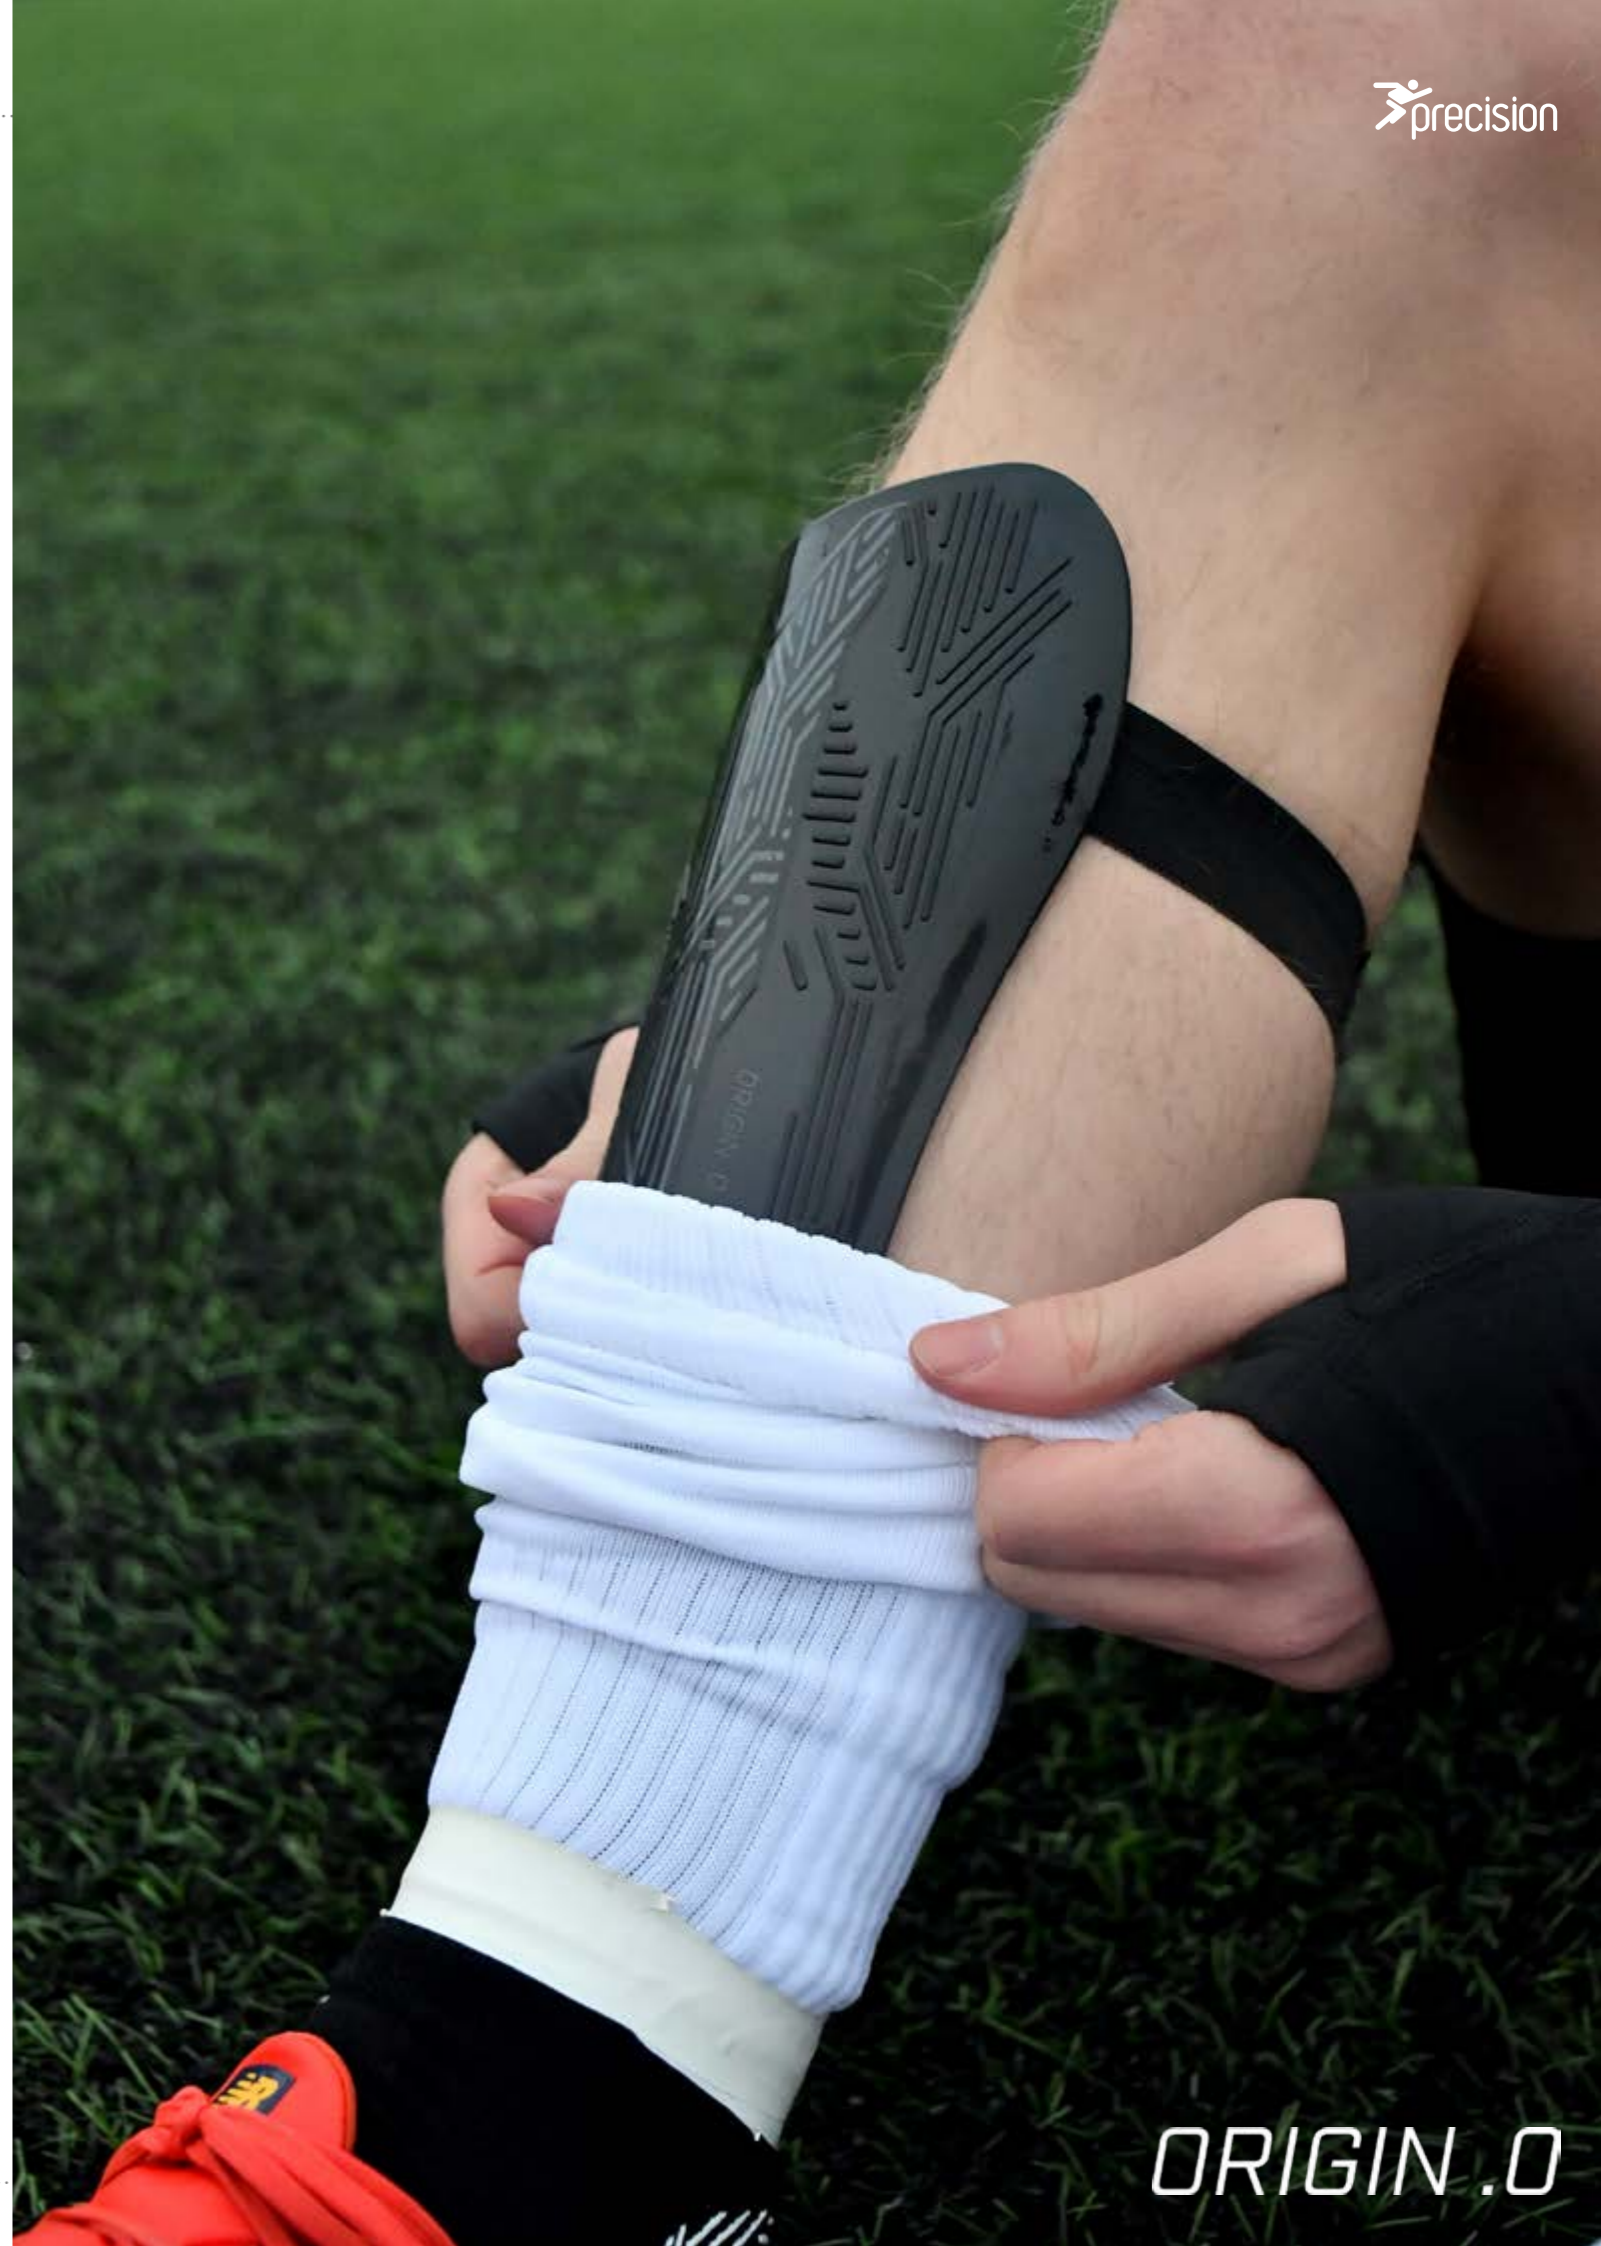

6 Puma Popcat 20 Slider's

The Popcat 20 is a trendy sandal inheriting its predecessor timeless look. The sandal is more comfortable the ever, delivering the perfect mix between premium cushioning and style. Padded synthetic leather strap. Injected EVA outsole for additional softness and cushioning.

Code	Colour	Size
37227901	Black/White	4 to 12
37227902	White/Black	4 to 12