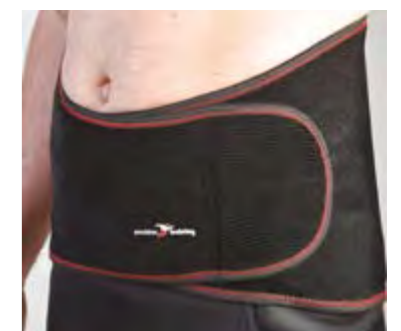

Code	Size
TRS216	One size

**Precision Neoprene Back Support with Stays**

For minor aches and pains around the central back, including sciatica and lumbago. Ideal for heavy lifting and carrying.

Code	Size
TRS113	One size