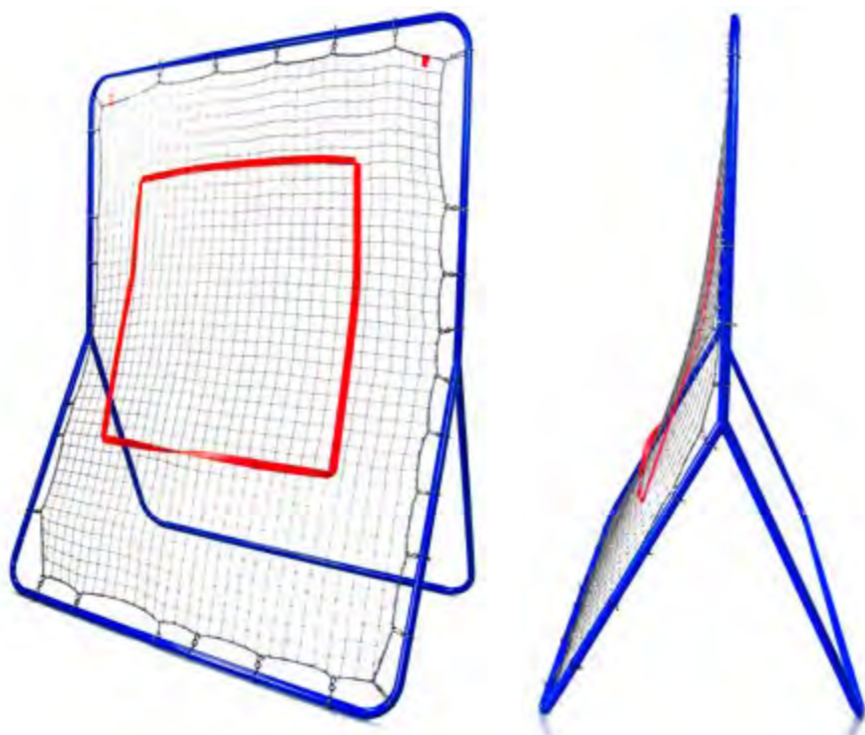

Precision GAA Match Goal Posts

Single Match Goal. Super strong and flexible plastic composite. Full locking system. Anchor marks clearly marked on tubing. Net included. Net clips and Anchors included. Heavy duty carry bag included. All weather 2.5mm PE mesh size is 50mm square mesh. Tube size: 68mm. Back stanchions tube: 40mm. Tube Thickness: 2.4mm. PVC/ABS Composite. 2.5mm PE Net.

Code	Size
TRG330	8' x 5'