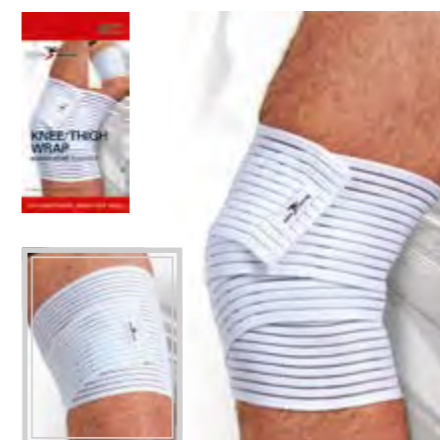

Code	Size
TRS216	One size

**Precision Neoprene Back Support with Stays**

For minor aches and pains around the central back, including sciatica and lumbago. Ideal for heavy lifting and carrying.

Code	Size
TRS113	One size