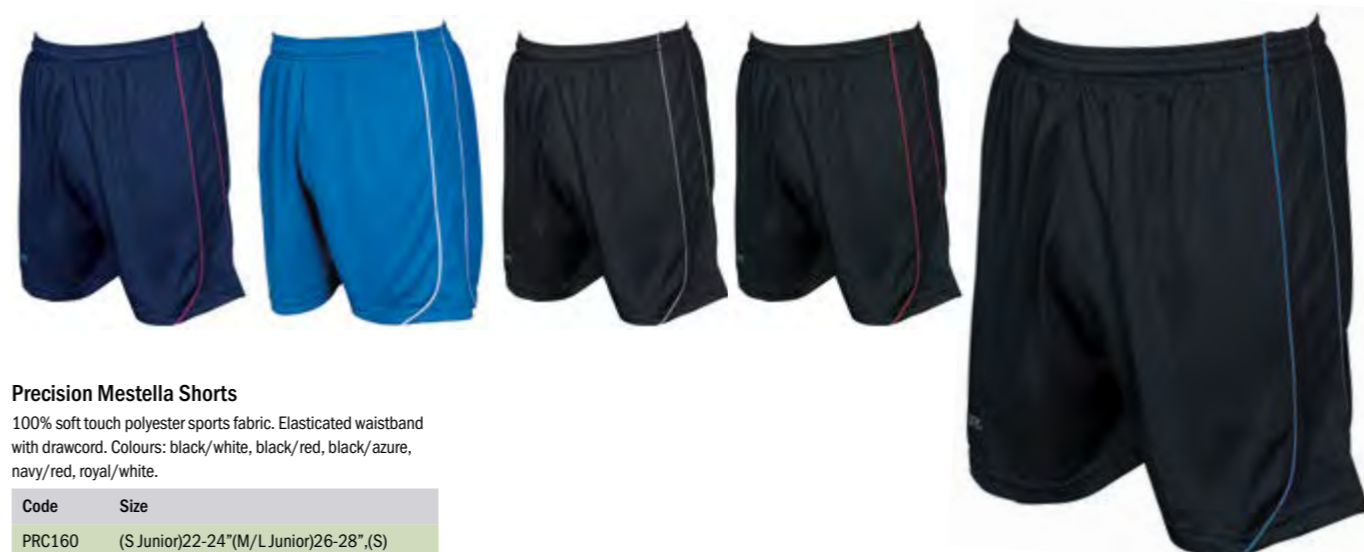

Precision Mestella Shorts

100% soft touch polyester sports fabric. Elasticated waistband with drawcord. Colours: black/white, black/red, black/azure, navy/red, royal/white.

Code	Size
PRC160	(S Junior)22-24"/(M/L Junior)26-28", (S) 30-32", (M)34-36", (L) 38-40", (XL) 42-44"