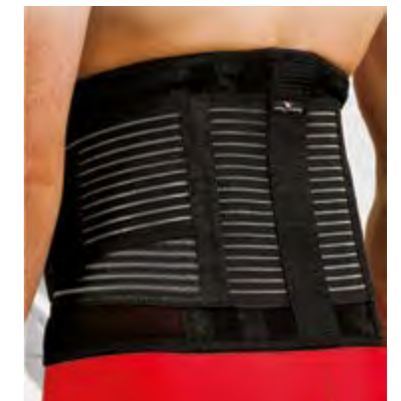

Precision Neoprene Back Brace with Stays

For the support of a weak back and minor aches and pains around the central back. Fibreglass stays for extra support. Neoprene back panel. Breathable side panels. Velcro closure.

Code	Size
TRS230S	Small/Medium
TRS230L	Large/XLarge