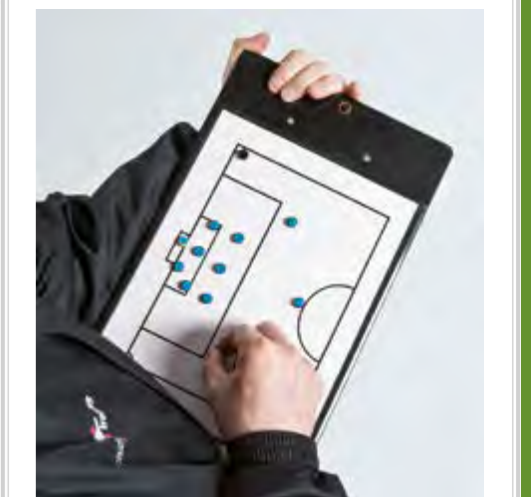

Set play half pitch on reverse

Precision Pro Soccer Coaches Double-Sided Clipboard

Magnetic clipboard. Full pitch on one side, set play half pitch on the other. Includes dry-wipe marker pen and 27 x 1cm numbered magnets.

Code	Size
TR812	24 x 38cm